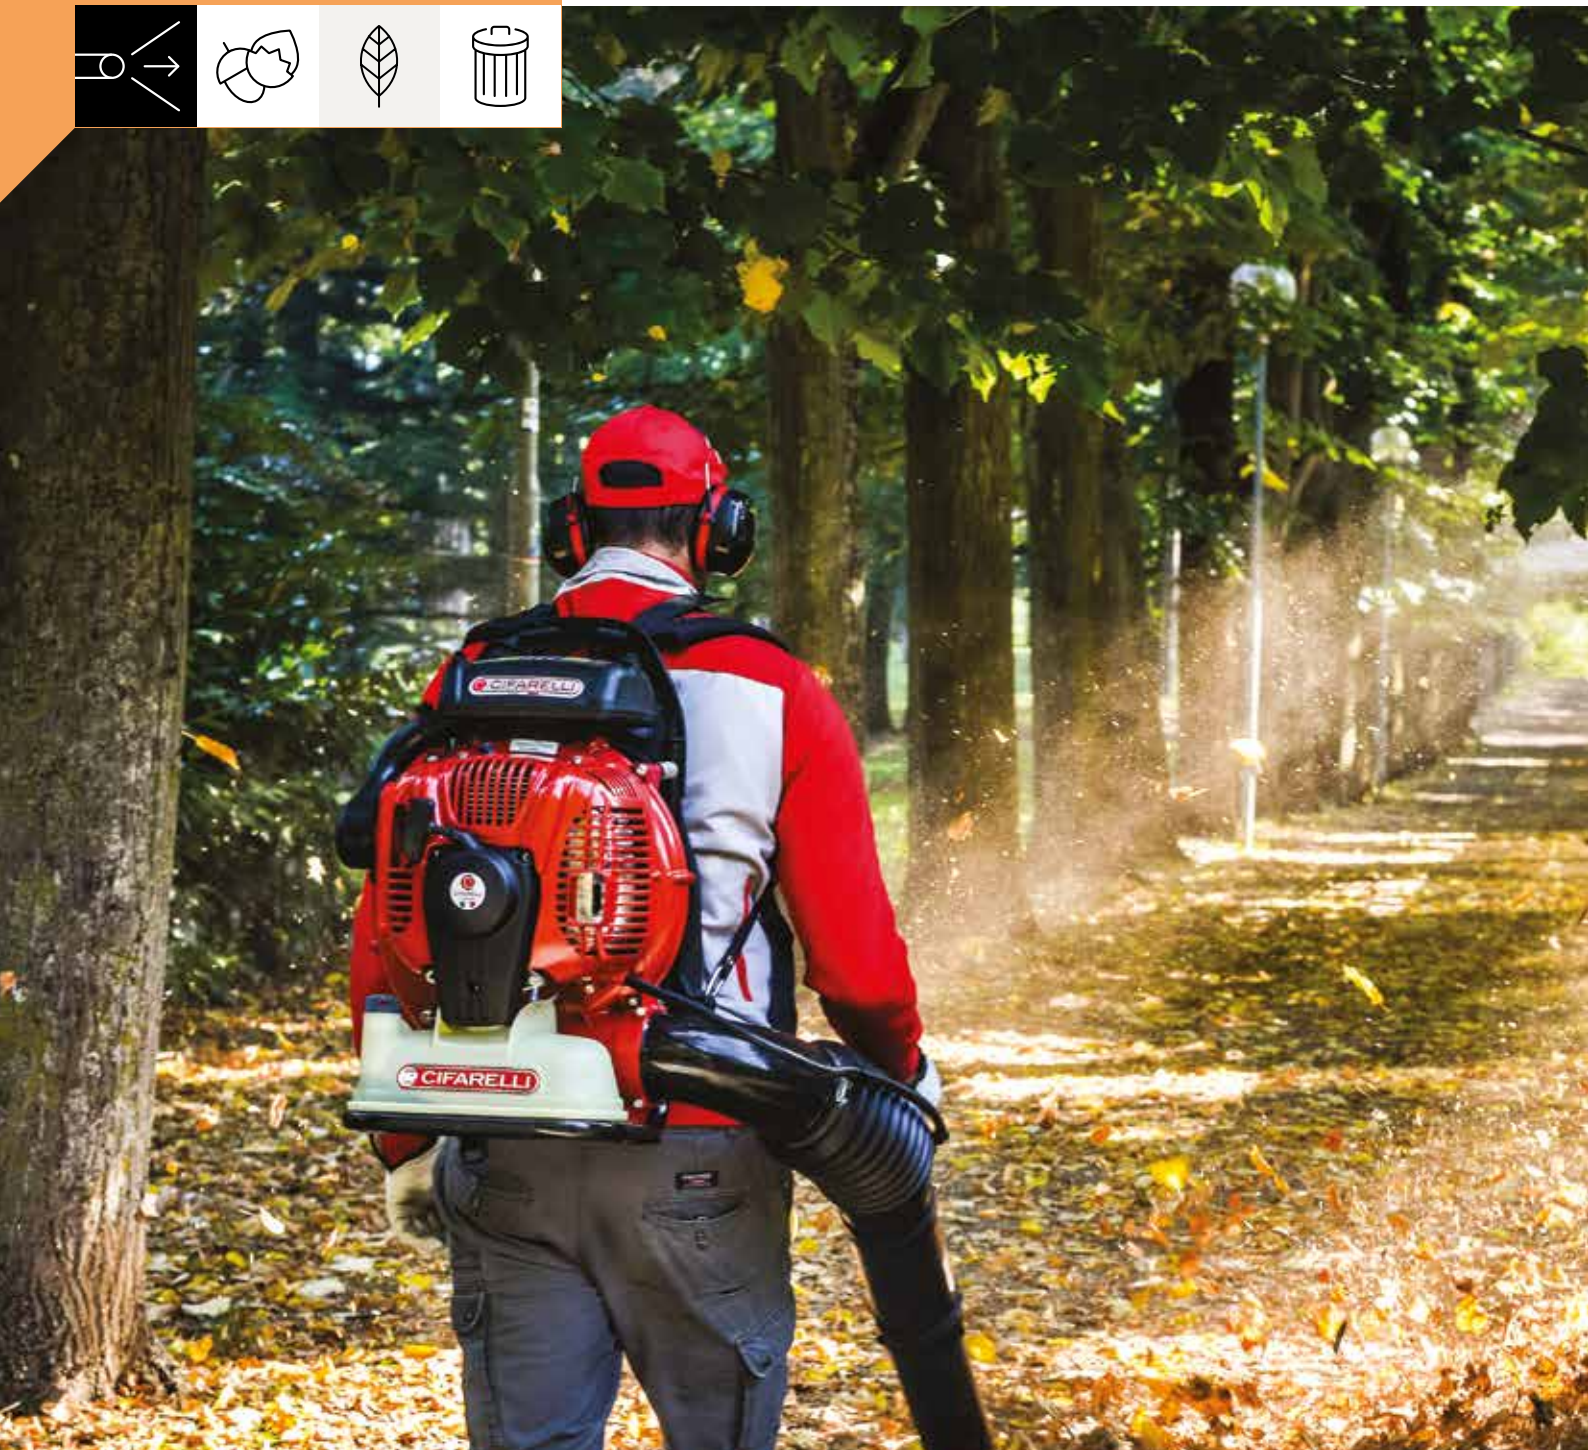

BL1200

ERGONOMIC, POWERFUL, LIGHTWEIGHT, COMFORTABLE

A **BL1200** blower is immediately recognizable. And it makes the difference compared to the others. Because it fits perfectly to anyone and any kind of work. Also because thanks to the high quality of the materials and its easy maintenance it will last for a very long, long time.

The fruits of the Earth in good hands. Since 1967.

HIGHLY
TECHNOLOGICAL

ULTRA
POWERFUL

RELIABLE

ERGONOMIC

MADE IN ITALY

	BL1200	BL1200-N	BL1200-V
Engine	Model C7 / 2-stroke / 77 cc / 3,6 kW		
Air speed	82,3 m/s		58 m/s
Air volume	1620 m³/h		1800 m³/h
Weight without blower kit	10,13 Kg	9,72 Kg	10,13 Kg
Fuel tank capacity	2,3 L		
Telescopic tube	Ø 70 mm		Ø 100 mm
Curved terminals	Optional 0G.438.00		✓
Side air filter			✓
Packaging	64 x 46 x 36 cm		

It is not always true that the wind goes where it wants. Using our blowers, you can give it both the intensity and direction you want. Even the most difficult to handle bed leaves can accumulate where you decided.